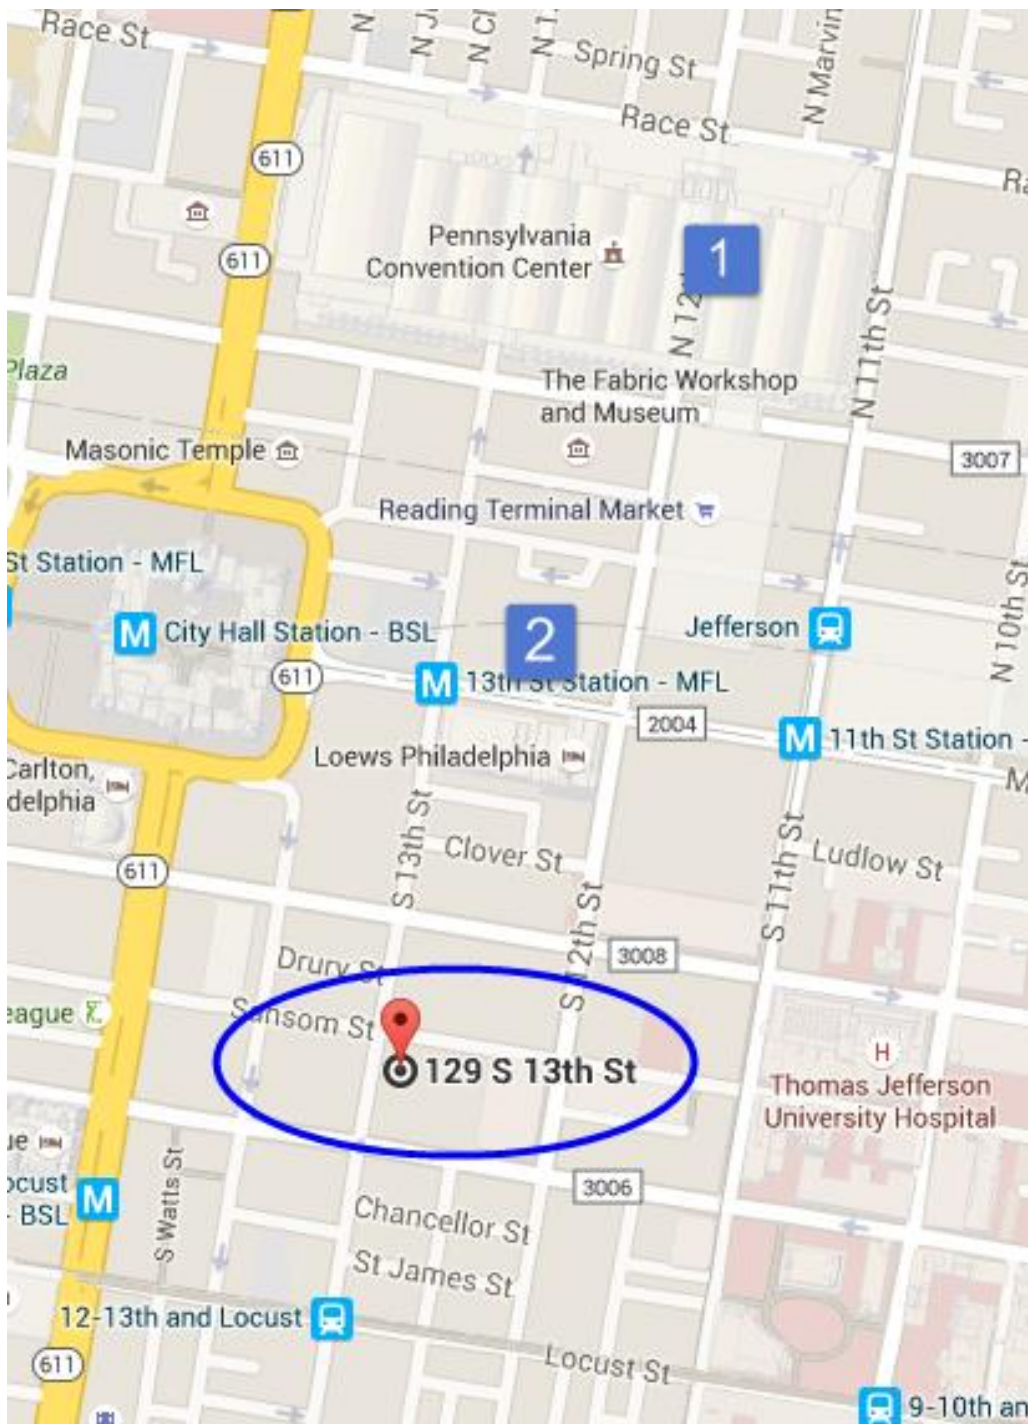

# Meet & Greet

**Sunday, July 19**  
**6pm**

Vintage Wine Bar  
129 South 13<sup>th</sup> Street  
Less than ½ mile from the Philadelphia  
Marriott

<http://vintage-philadelphia.com/index.php>

1. Pennsylvania Convention Center
2. Philadelphia Marriott